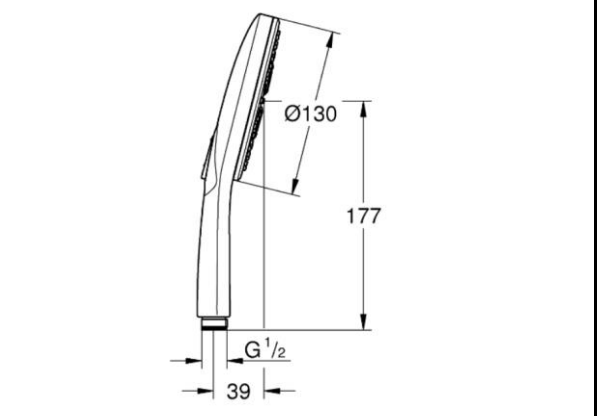

- spray plate chrome
- GROHE Rain including DripStop, Jet including DripStop, ActiveMassage
- **GROHE EcoJoy** 9.5 l/min flow limiter
- **GROHE DreamSpray** perfect spray pattern
- **GROHE SmartTip** showering spray selection via push of a ring
- **GROHE StarLight** chrome finish
- **SpeedClean** anti-lime system
- **Inner WaterGuide** for a longer life
- universal mounting system, fitting all standard shower hoses
- suitable for instantaneous heater