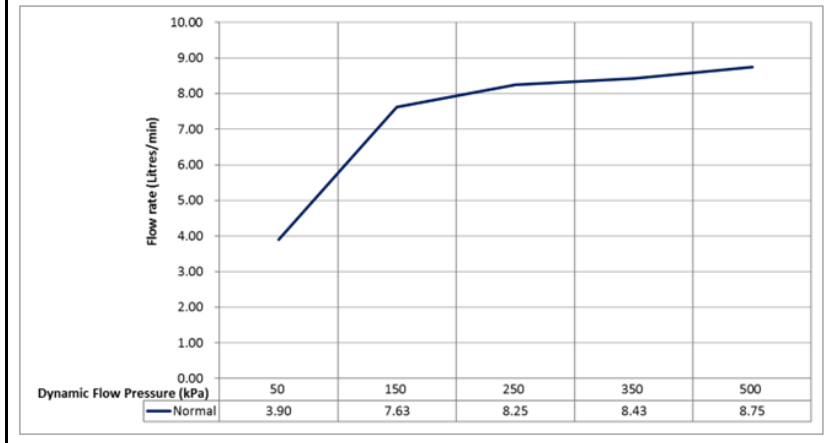

- spray plate chrome
- GROHE Rain including DripStop, Jet including DripStop, ActiveMassage
- **GROHE EcoJoy** 9.5 l/min flow limiter
- **GROHE DreamSpray** perfect spray pattern
- **GROHE SmartTip** showering spray selection via push of a ring
- **GROHE StarLight** chrome finish
- **SpeedClean** anti-lime system
- **Inner WaterGuide** for a longer life
- universal mounting system, fitting all standard shower hoses
- suitable for instantaneous heater